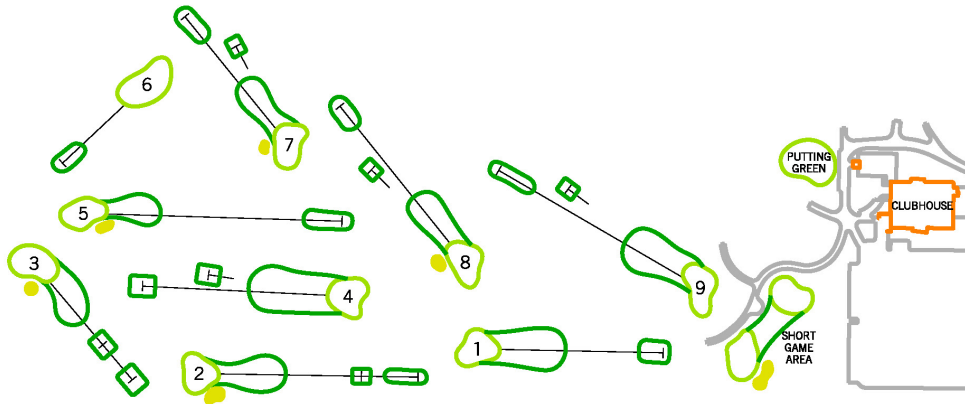

SYKES/LADY
OVERLAND PARK GOLF CLUB

Par 3 Course

(913) 897-3809 ♦ golfop.com

HOLE	1	2	3	4	5	6	7	8	9	TOTAL
PAR	3	3	3	3	3	3	3	3	3	27
GOLD	118	135	100	135	162	74	103	125	142	1074
RED	92	64	80	94	92	69	71	74	89	688

SIGNED _____ DATE _____ ATTESTED _____

Playing rules and regulations posted in clubhouse.

PAR 3 UNLIMITED PASS: \$50 MONTHLY*:

Unlimited golf on the Par 3 Course

PAR 3 AND DRIVING RANGE UNLIMITED PASS: \$99 MONTHLY*

*Unlimited golf on the Par 3 Course and unlimited driving range balls at Sykes/Lady and St. Andrews Outdoor Driving Ranges
(*30 days from date of purchase)*

GOLFOP.COM