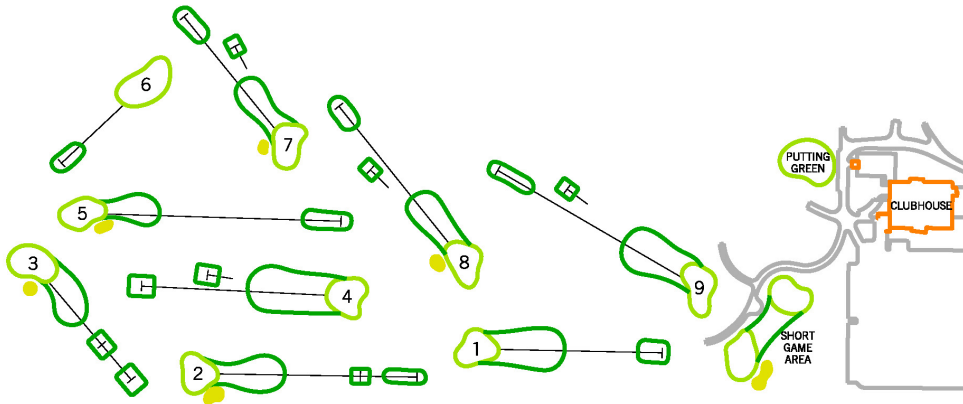

SYKES/LADY
OVERLAND PARK GOLF CLUB

Par 3 Course

(913) 890-1600 ♦ golfop.com

HOLE	1	2	3	4	5	6	7	8	9	TOTAL
PAR	3	3	3	3	3	3	3	3	3	27
GOLD	118	135	100	135	162	74	103	125	142	1094
RED	92	64	80	94	92	69	71	74	89	725

SIGNED _____ DATE _____ ATTESTED _____

Playing rules and regulations posted in clubhouse.

PAR 3 UNLIMITED PASS: \$50 MONTHLY*:

Unlimited golf on the Par 3 Course

PAR 3 AND DRIVING RANGE UNLIMITED PASS: \$99 MONTHLY*

*Unlimited golf on the Par 3 Course and unlimited driving range balls at Sykes/Lady and St. Andrews Outdoor Driving Ranges
(*30 days from date of purchase)*

GOLFOP.COM